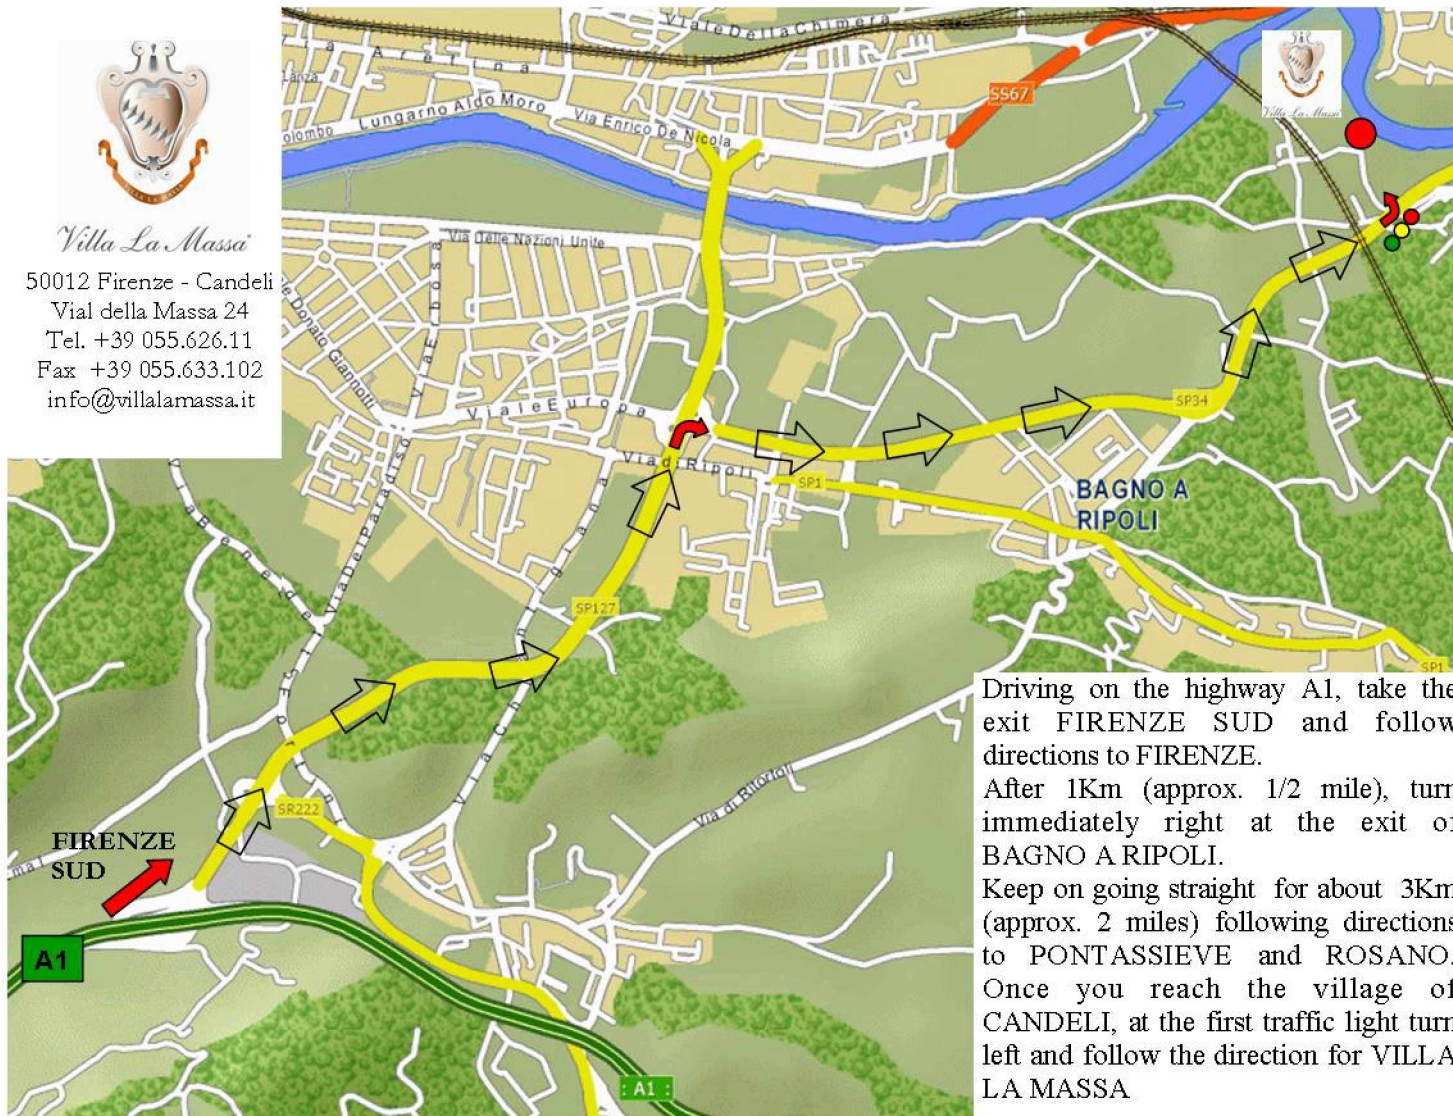

Villa La Massa

50012 Firenze - Candeli
Vial della Massa 24
Tel. +39 055.626.11
Fax +39 055.633.102
info@villalamassa.it

Driving on the highway A1, take the exit FIRENZE SUD and follow directions to FIRENZE.
After 1Km (approx. 1/2 mile), turn immediately right at the exit of BAGNO A RIPOLI.
Keep on going straight for about 3Km (approx. 2 miles) following directions to PONTASSIEVE and ROSANO.
Once you reach the village of CANDELI, at the first traffic light turn left and follow the direction for VILLA LA MASSA